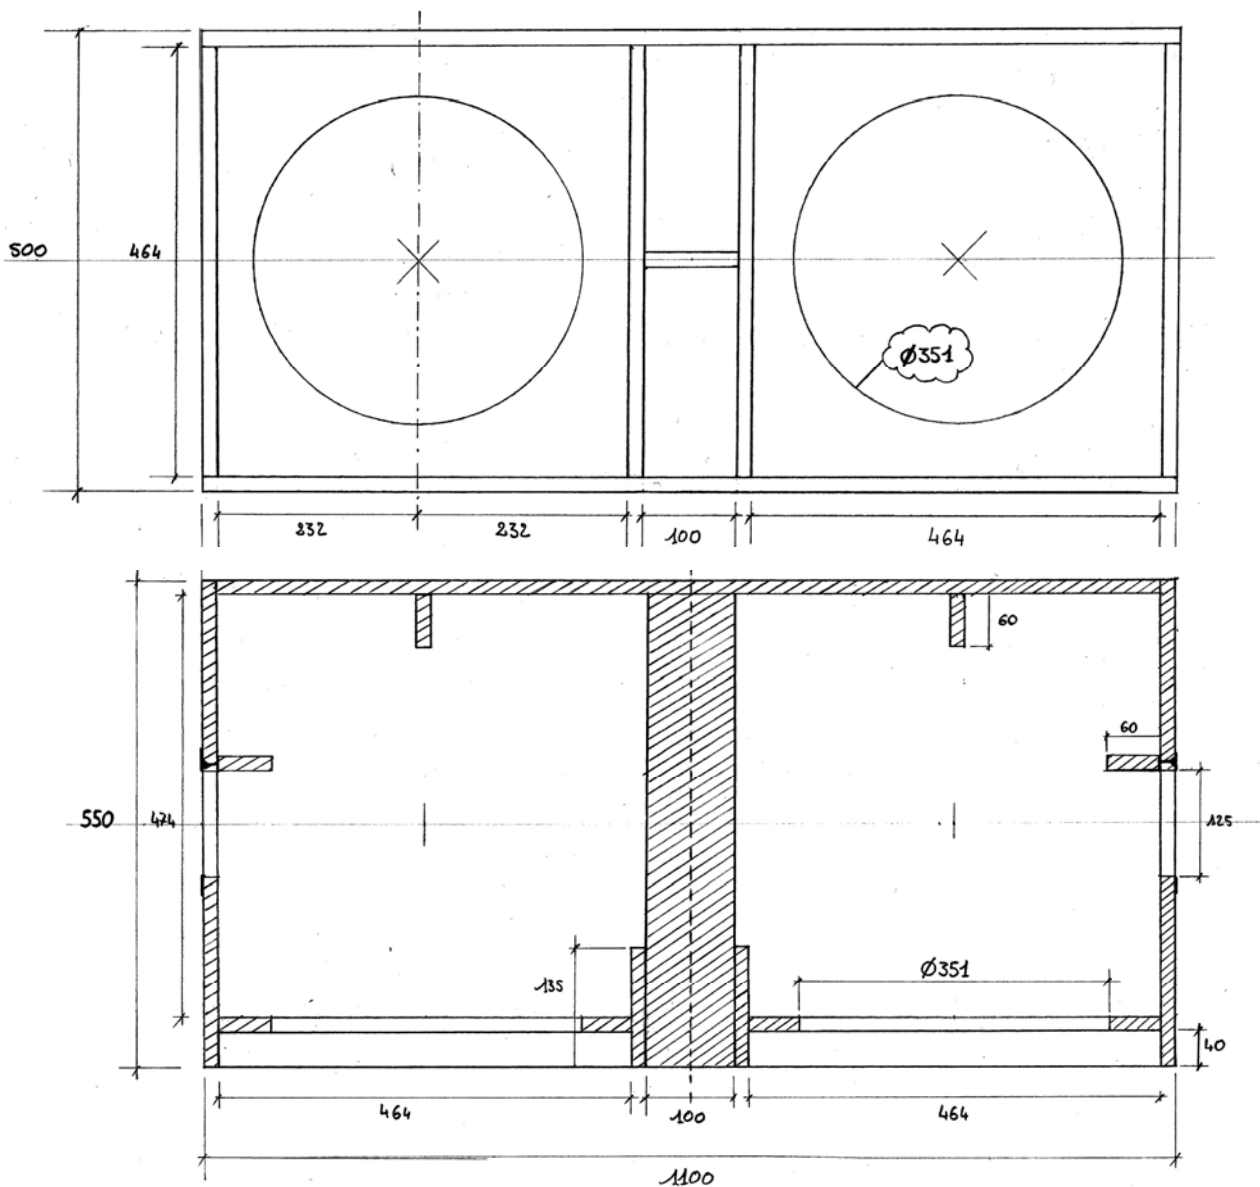

BBC.BR215 - BASS / MIDBASS SPEAKER DESIGN

Reference	BBC.BR215 (v4)	
Drivers	2 x RCF L15P530	2 x RCF L15P540
Frequency response	60 - 600 Hz ± 3 dB 50 - 600 Hz ± 6 dB	50 - 400 Hz ± 3 dB 42 - 400 Hz ± 6 dB
Sensitivity (1w @ 1m)	103 dB	101 dB
Maximum SPL (1m)	132 dB RMS / 135 dB Peak	131 dB RMS / 134 dB Peak
Rated Power	700 W AES / 1400 W Peak	1000 W AES / 2000 W Peak
Tuning frequency (Fb)	47 Hz	
Enclosure	210 litres, 18 mm multi-laminate ply	
Dimensions	W 1100 mm / H 500 mm / D 550 mm	
Weight	> 30 kg	

Estimated with BassBox 6 pro

NOTE that the handles should be shifted a bit closer to the driver to equilibrate the global weight.

SCREWS

PHOTOS