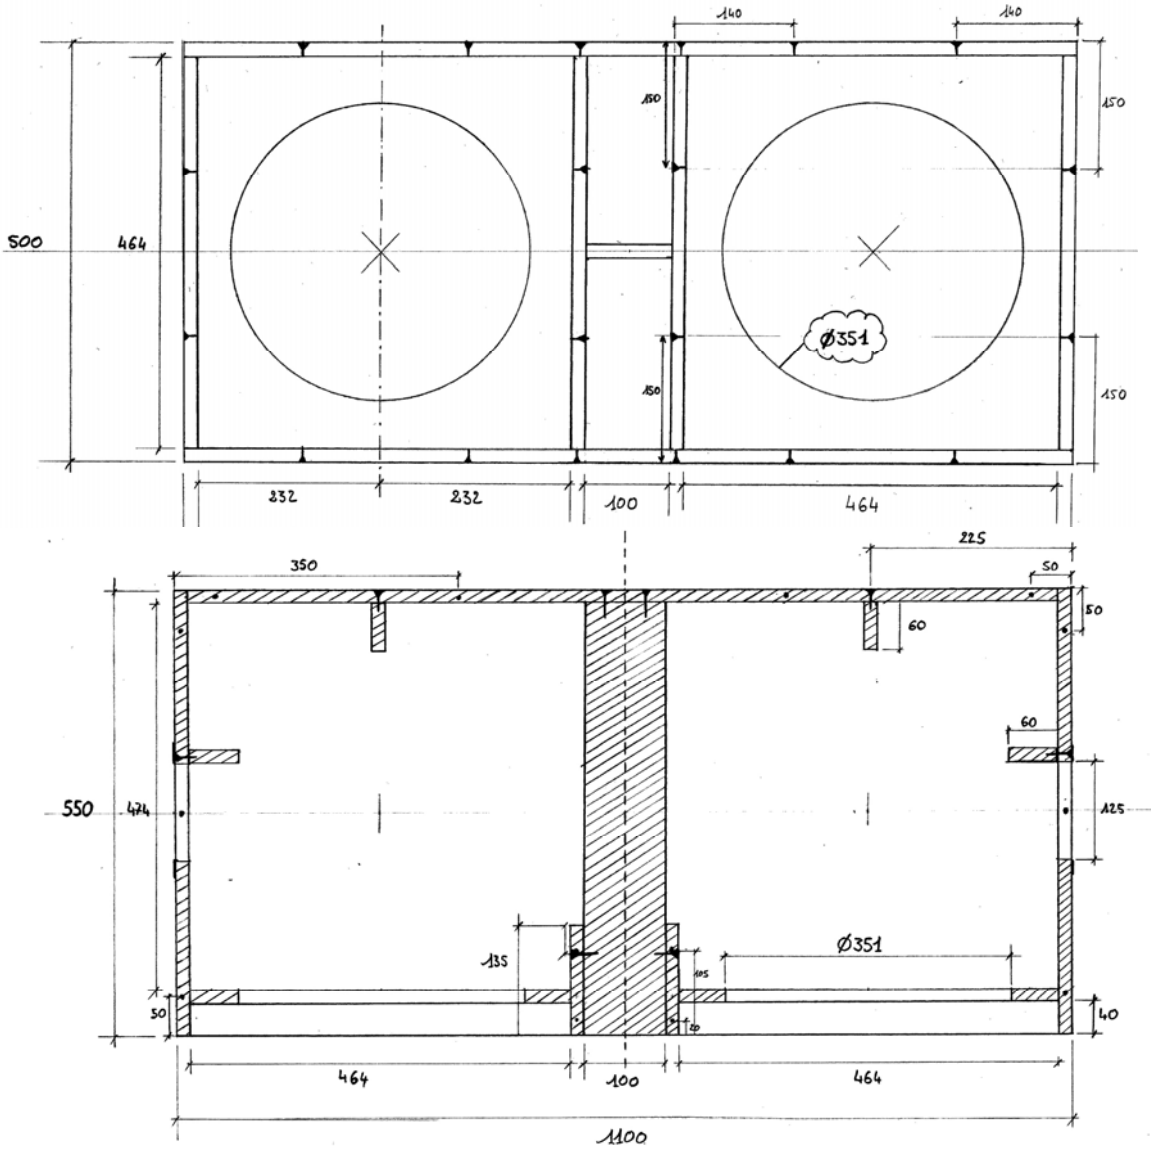

BBC.BR215 - BASS / MIDBASS SPEAKER DESIGN

Reference	BBC.BR215 (v4)	
Drivers	2 x RCF L15P530	2 x RCF L15P540
Frequency response	60 - 600 Hz ± 3 dB 50 - 600 Hz ± 6 dB	50 - 400 Hz ± 3 dB 42 - 400 Hz ± 6 dB
Sensitivity (1w @ 1m)	103 dB	101 dB
Maximum SPL (1m)	132 dB RMS / 135 dB Peak	131 dB RMS / 134 dB Peak
Rated Power	700 W AES / 1400 W Peak	1000 W AES / 2000 W Peak
Tuning frequency (Fb)	47 Hz	
Enclosure	210 litres, 18 mm multi-laminate ply	
Dimensions	W 1100 mm / H 500 mm / D 550 mm	
Weight	> 30 kg	

Estimated with BassBox 6 pro

NOTE that the handles should be shifted a bit closer to the driver to equilibrate the global weight.

SCREWS

PHOTOS